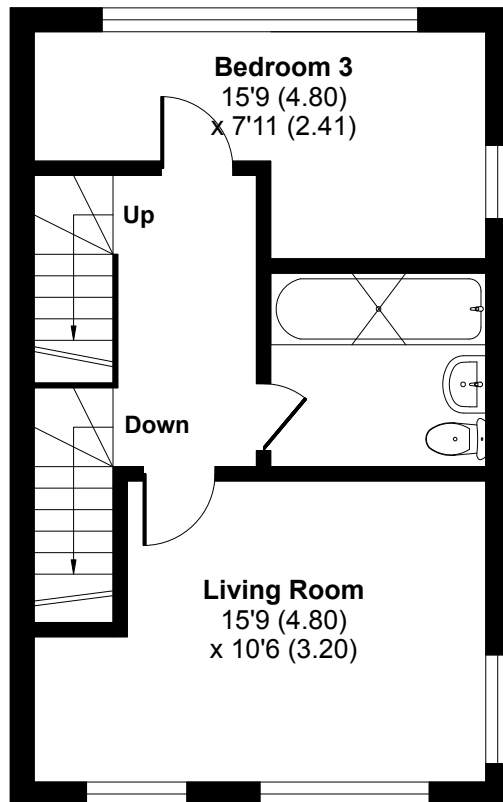

Secret Garden, Leeds, LS9

Approximate Area = 1318 sq ft / 122.4 sq m

For identification only - Not to scale

SECOND FLOOR

GROUND FLOOR

FIRST FLOOR