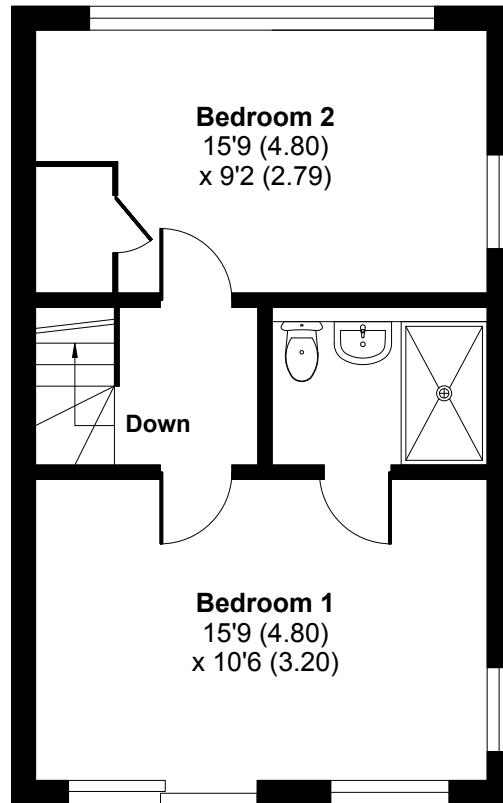

Secret Garden, Leeds, LS9

Approximate Area = 1318 sq ft / 122.4 sq m

For identification only - Not to scale

SECOND FLOOR

GROUND FLOOR

FIRST FLOOR