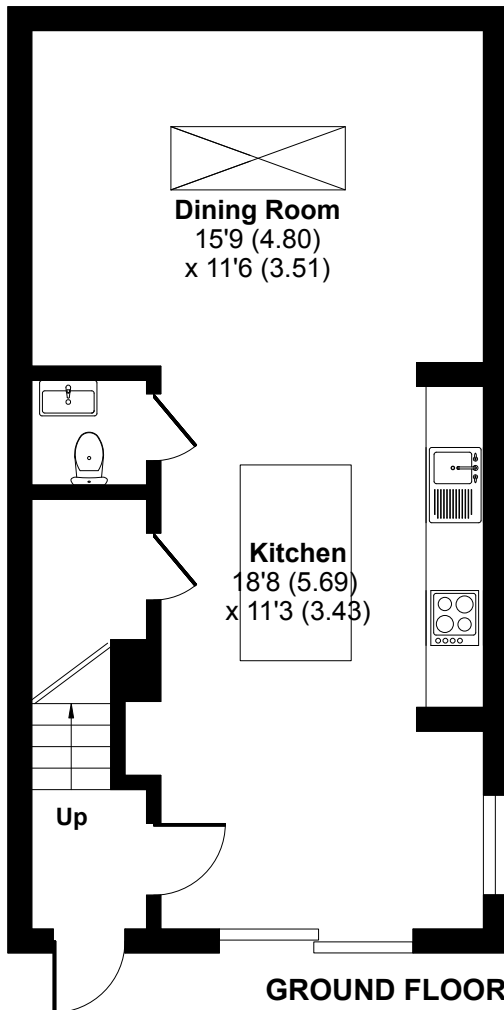

Secret Garden, Leeds, LS9

Approximate Area = 1318 sq ft / 122.4 sq m

For identification only - Not to scale

SECOND FLOOR

GROUND FLOOR

FIRST FLOOR